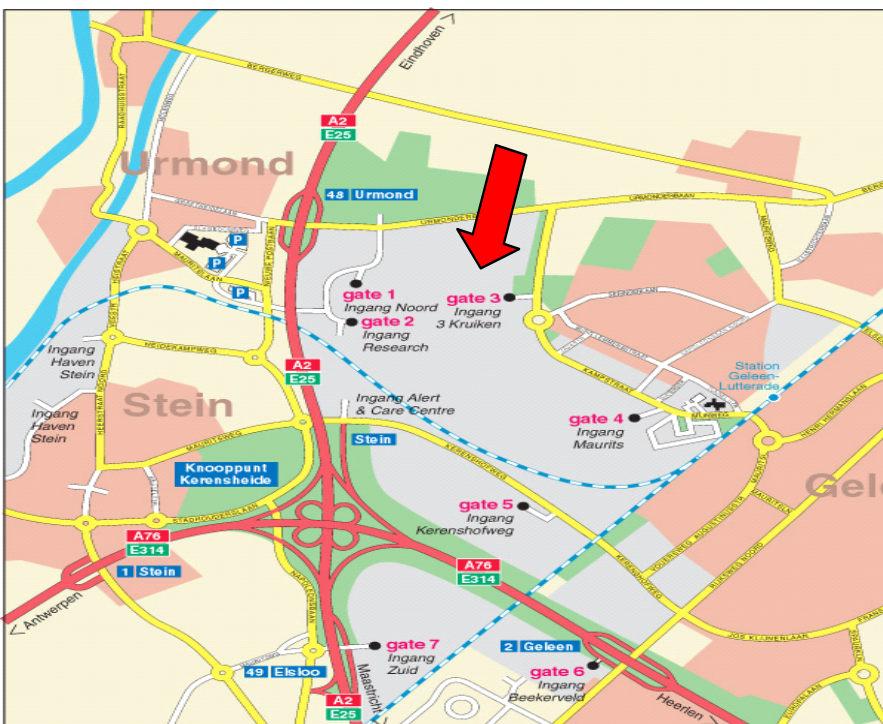

## TRAVEL DIRECTIONS

### By train (www.ns.nl)

The nearest railway station is Sittard.

From Sittard station: express trains to direction Eindhoven leave every hour at xx:04, starting at 06:04. Take a taxi to DSM Geleen (gate 3).

### By car

Coming from **Antwerpen** follow the A2 direction Eindhoven and pass the junction "Kerensheide". After this junction you take the exit "Urmond" and turn left to the main road "Urmonderbaan". At the 3th traffic light on this road turn to the right "Burg. Lemmensstraat". After approx. 200 mtr turn to the right, follow the road signs Gate 3.

Coming from **Eindhoven** follow the A2 direction Maastricht and pass the junction "Kerensheide". After this junction you take the exit "Urmond" and turn left to the main road "Urmonderbaan". At the 3th traffic light on this road turn to the right "Burg. Lemmensstraat". After approx. 200 mtr turn to the right, follow the road signs Gate 3.